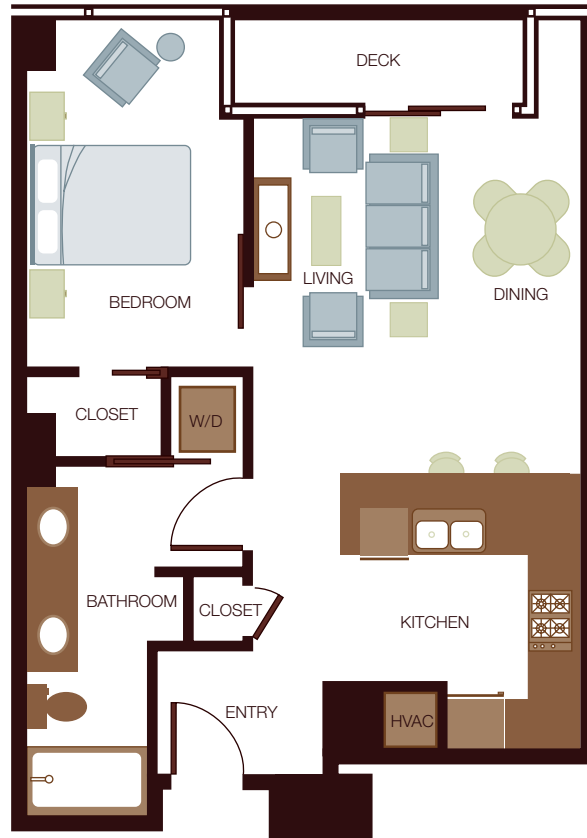

OLIVE 8

Home 01

1 Bedroom | 1 Bathroom | 719 total sq ft (689 sf int + 30 sf ext)

SCALE | 1/8" = 1'0"