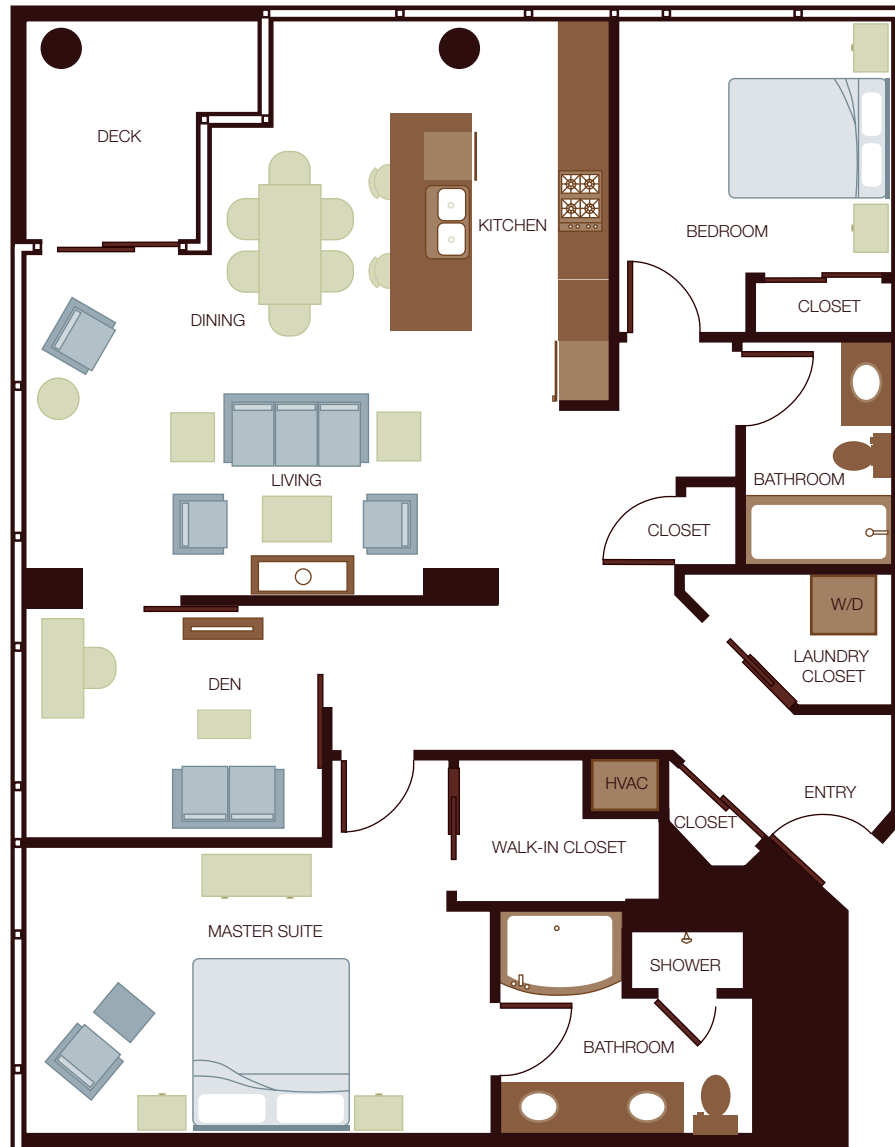

# OLIVE 8

## Home 02

2 Bedrooms + Den | 2 Bathrooms | 1,658 total sf (1,586 sf int + 72 sf ext)

\*Features and specifications may vary.  
Square footage is approximate.  
See Sales Center for details.