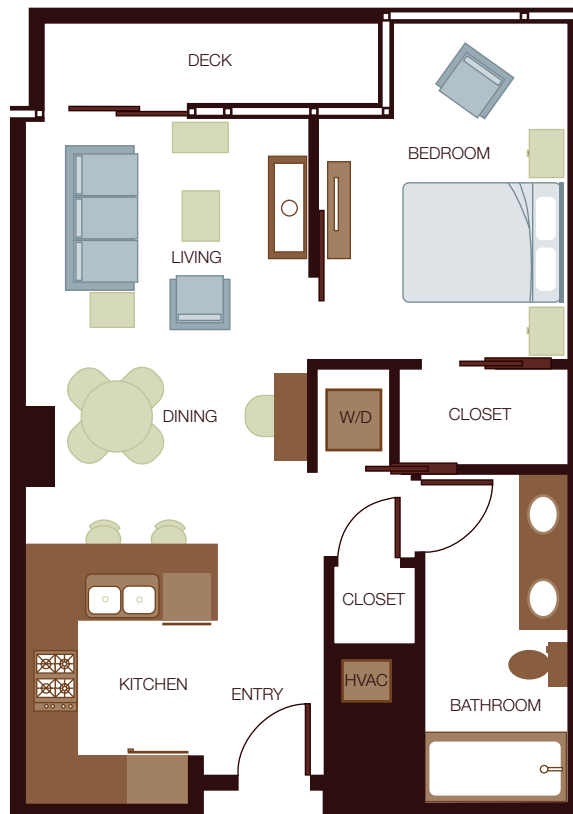

OLIVE 8

Home 04

1 Bedroom | 1 Bathroom | 730 total sq ft (678 sf int + 52 sf ext)