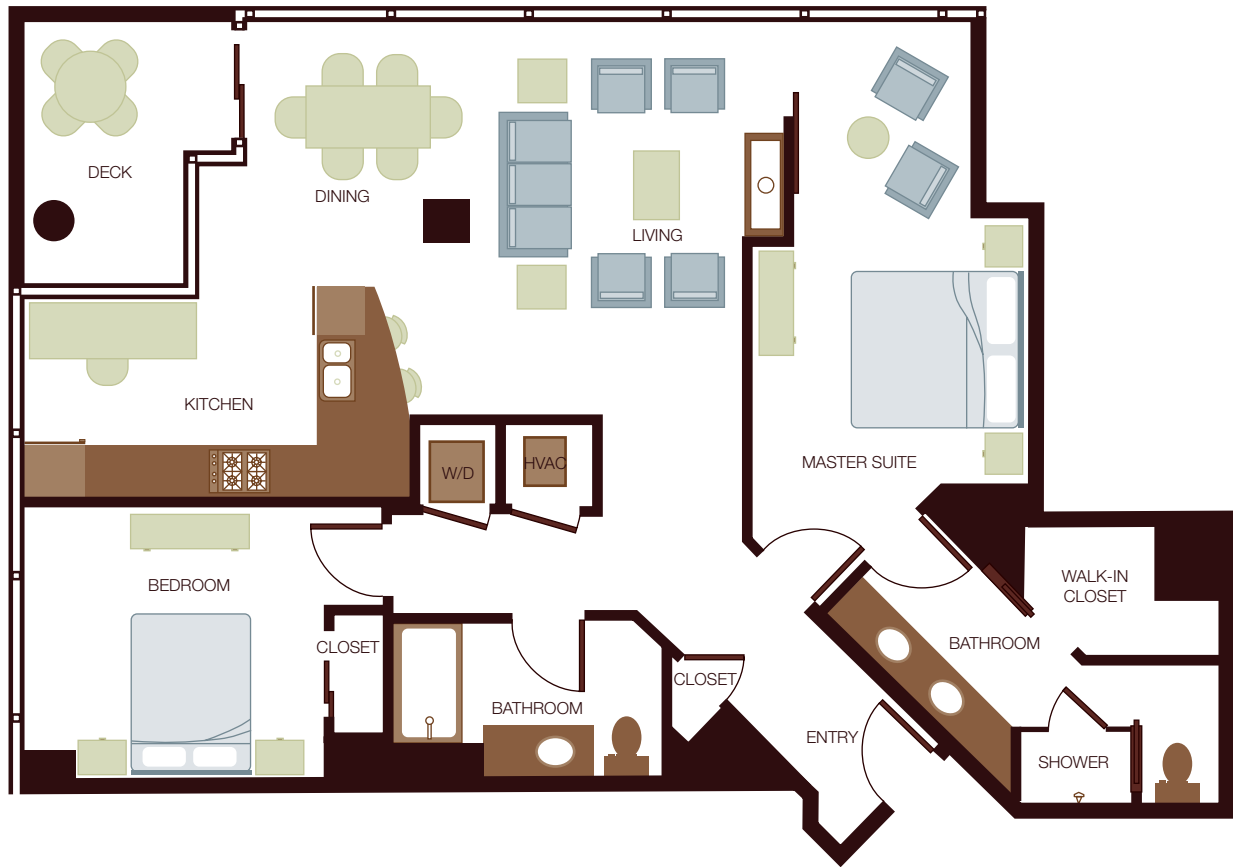

# OLIVE 8

## Home 05

2 Bedrooms | 1.75 Bathrooms | 1,437 total sf (1,350 sf int + 87 sf ext)

\*Features and specifications may vary.  
Square footage is approximate.  
See Sales Center for details.