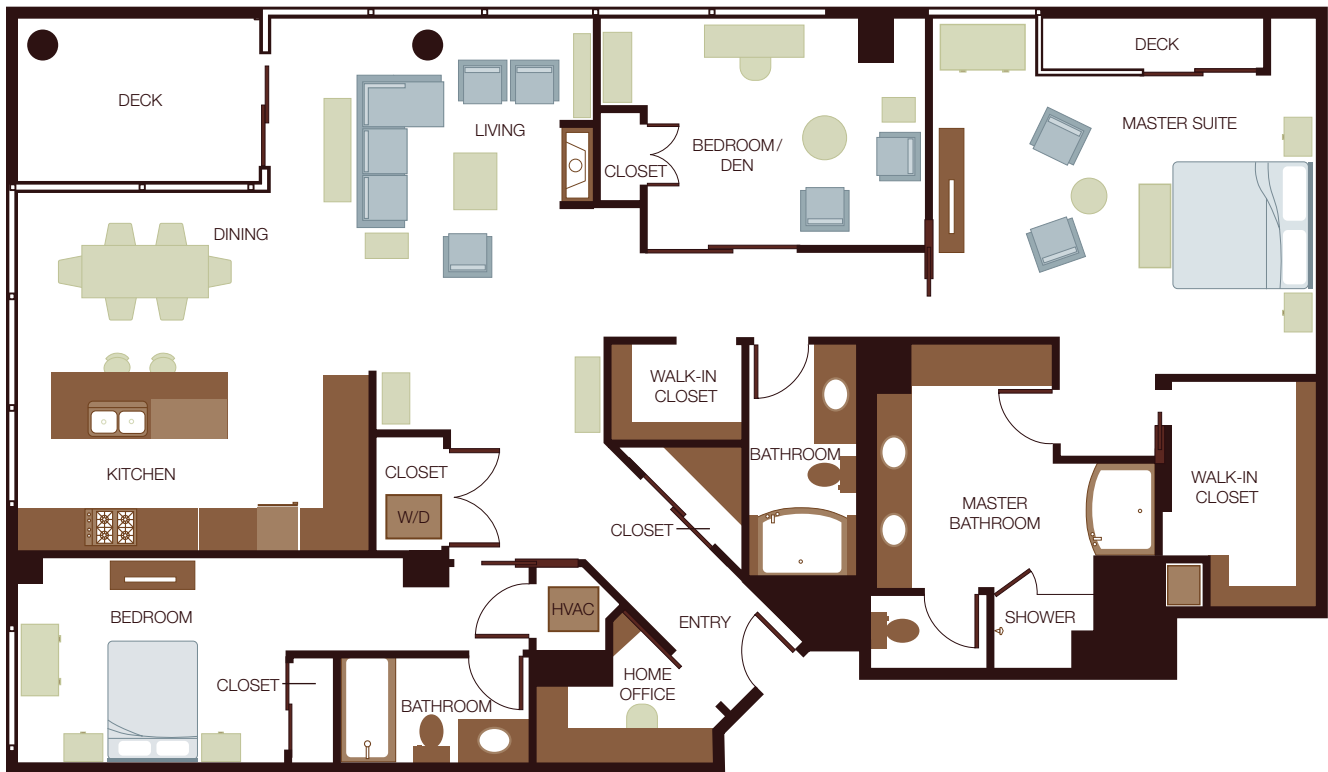

OLIVE 8

Combined Unit 3800

2 Bedrooms + Den | 3 Bathrooms | 2,322 total sq ft (2,225 sf int + 97 sf ext)